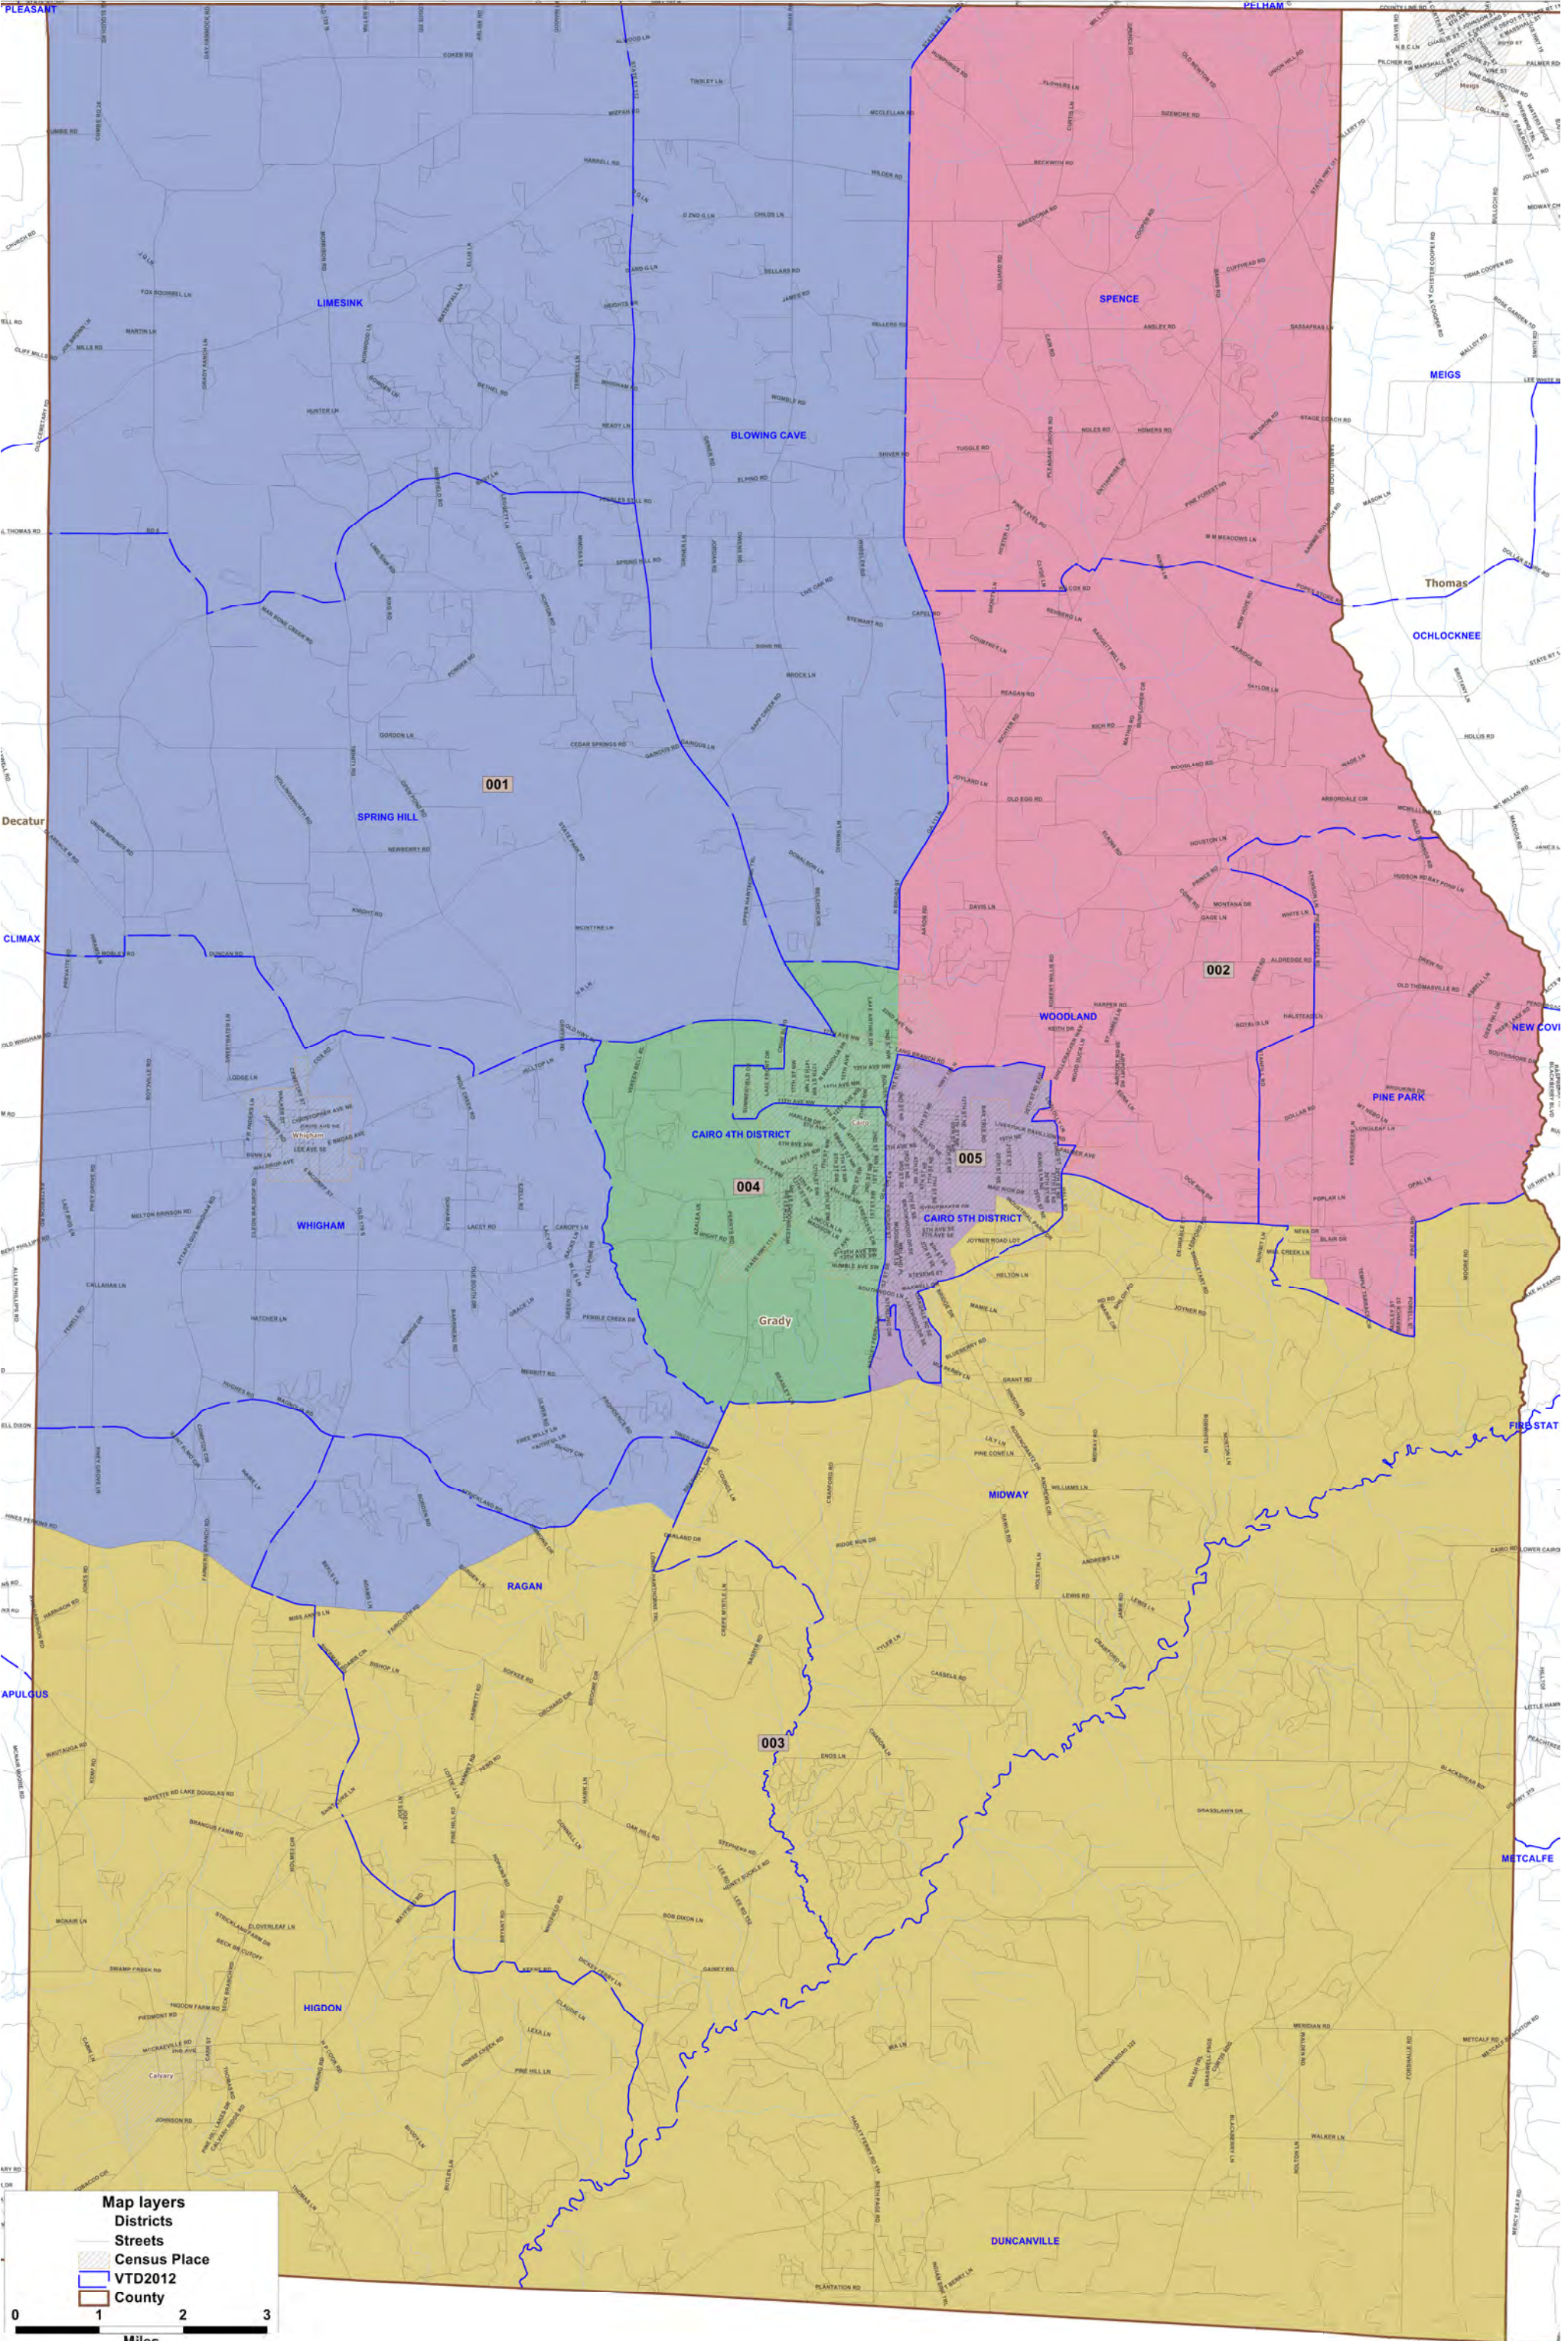

# Grady County Local Elections Districts

**Map layers**

- Districts
- Streets
- Census Place
- VTD2012
- County

0 1 2 3  
Miles