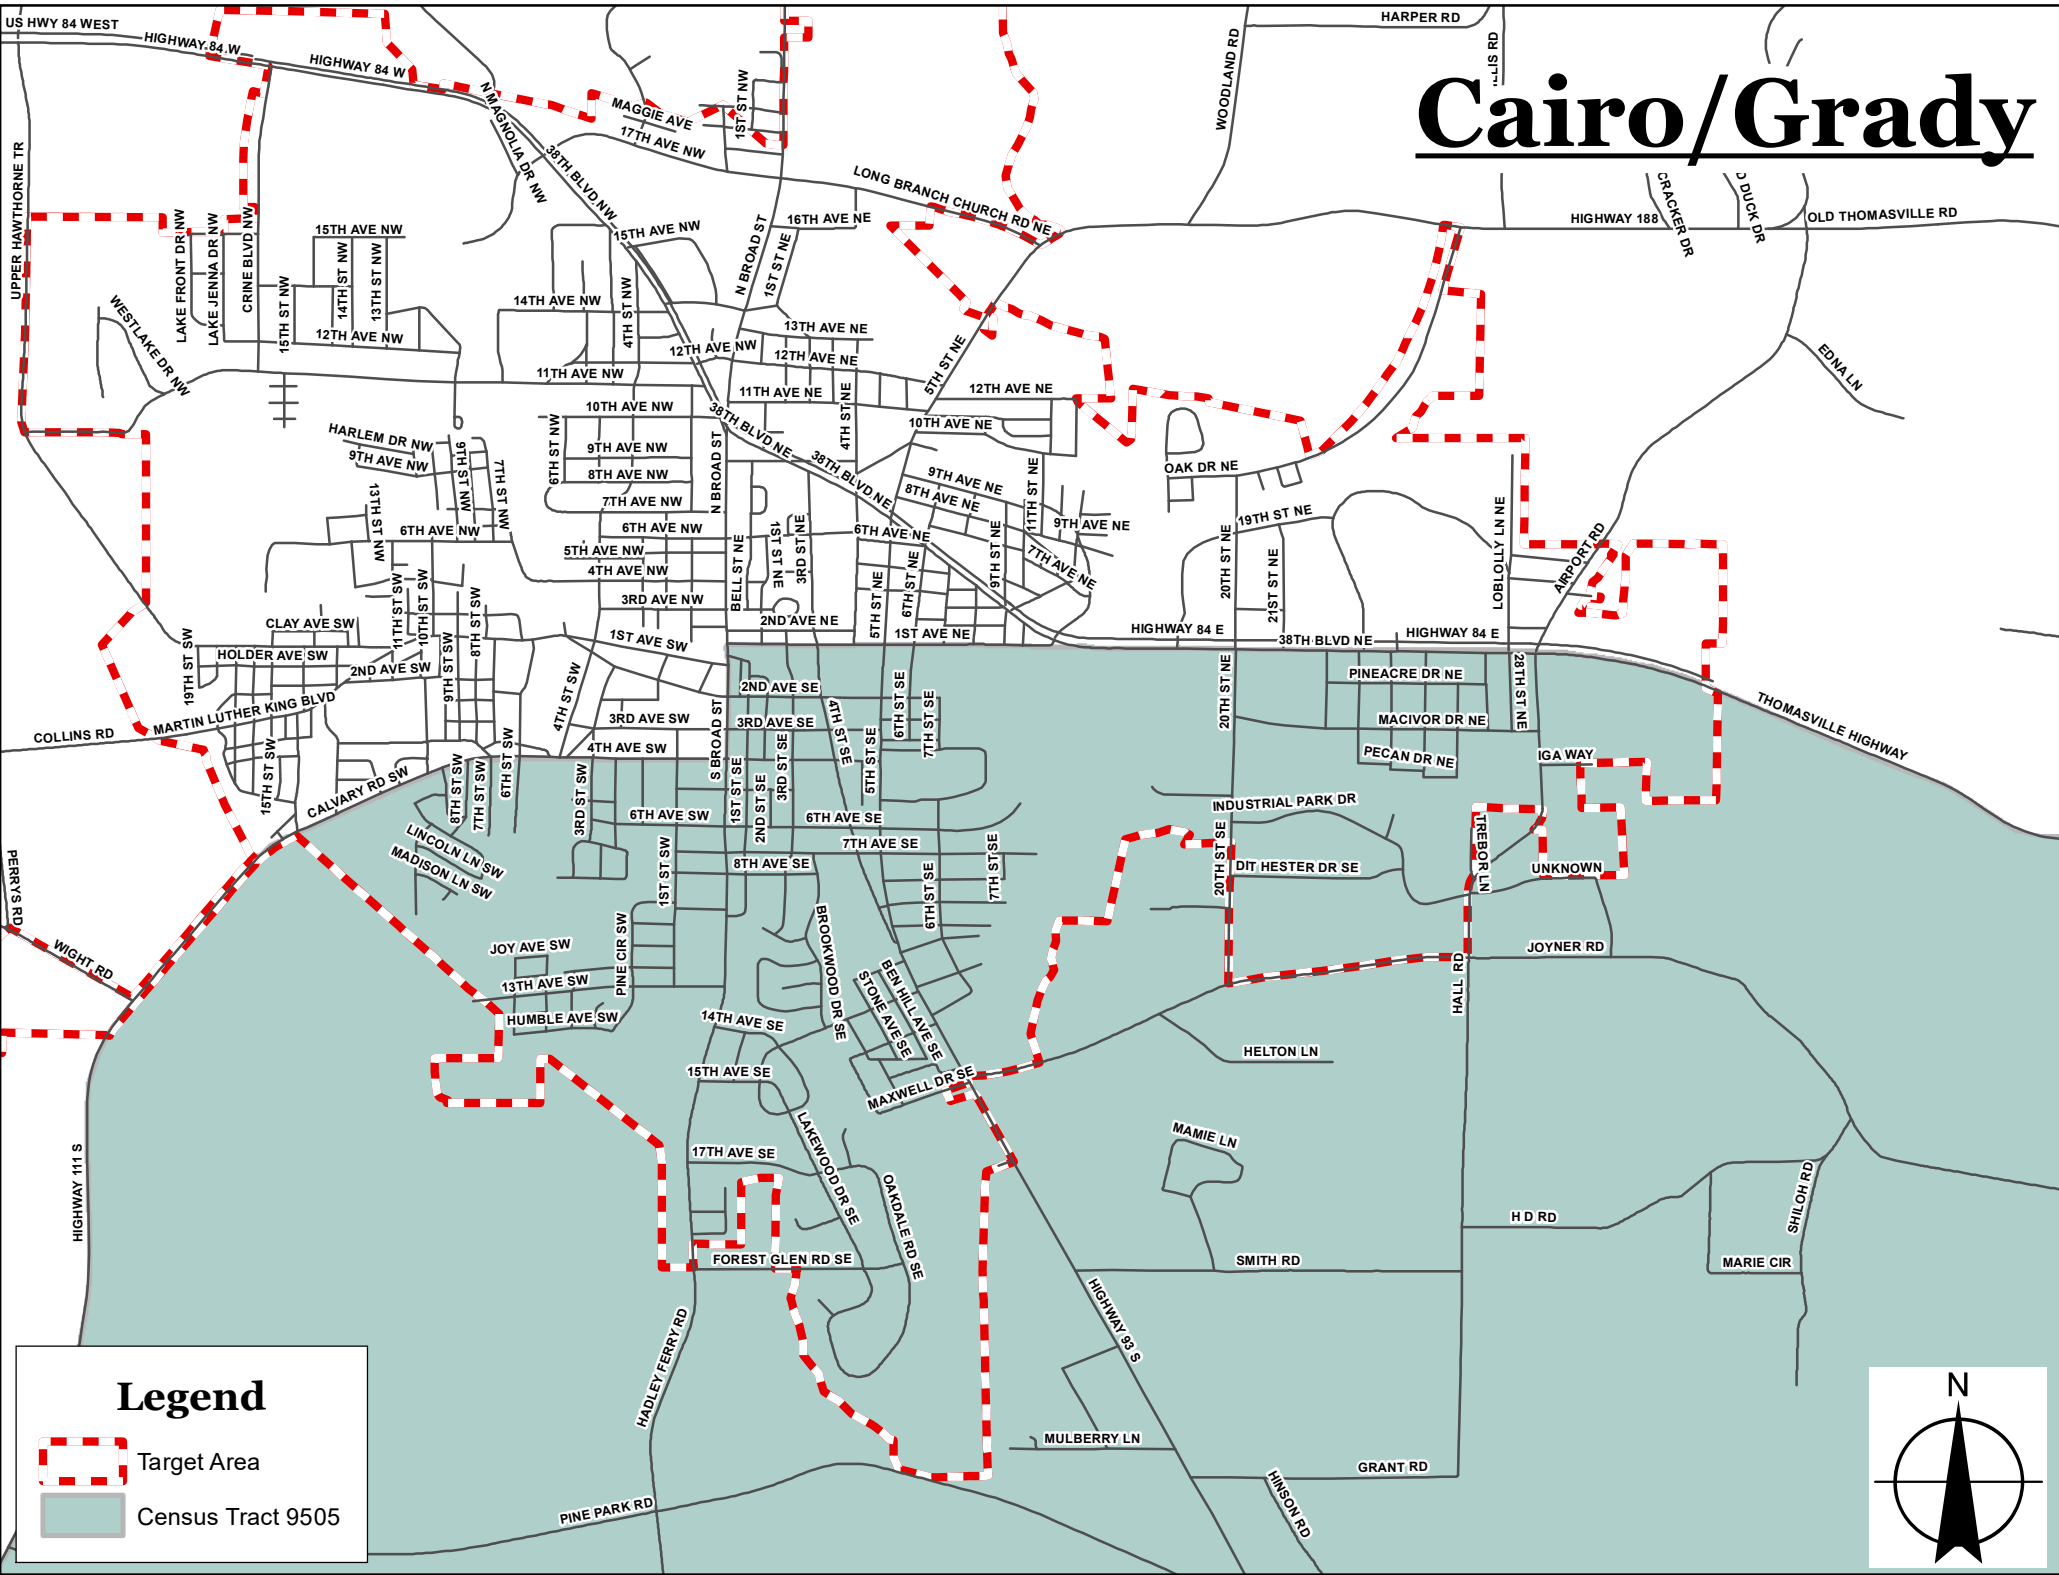

Cairo/Grady

Legend

-  Target Area
-  Census Tract 9505

STREET NAME	STREET NAME
10TH AVE SE	CA2:B48RESCENT CIR SW
11TH AVE SE	CRESTWOOD DR SW
12TH AVE SE	CULPEPPER DR SE
12TH AVE SW	DIT HESTER DR SE
13TH AVE SW	E WASHINGTON DR
14TH AVE SE	EMERSON AVE SE
17TH AVE SE	FOREST GLEN RD SE
1ST AVE SE	GRADY ST SE
1ST AVE SW	GRANT AVE SW
1ST ST SE	HALL RD
1ST ST SW	HANSELL ST SE
20TH ST NE	HIGHWAY 84 E
20TH ST SE	HIGHWAY 93 S
22ND ST NE	HORSESHOE BEND SE
23RD ST NE	HUMBLE AVE SW
24TH ST NE	IGA WAY
25TH ST NE	INDUSTRIAL PARK DR
26TH ST NE	JOY AVE SW
27TH ST NE	JOYNER RD
28TH ST NE	LAKewood CIR SE
2ND AVE SE	LINCOLN LN SW
2ND ST NE	LOVE AVE SW
2ND ST SE	LULLWATER CIR SE
2ND ST SW	MACIVOR DR NE
38TH BLVD NE	MADISON CIR SW
3RD AVE SE	MADISON LN SW
3RD AVE SW	MARTIN LUTHER KING BLVD
3RD ST SE	MAXWELL DR SE
3RD ST SW	MEADOW BROOK DR SE
4TH AVE SE	MIDLAND PL SE
4TH AVE SW	MILD AVE SW
4TH ST NE	MUGGRIDGE LN SE
4TH ST SE	N WASHINGTON DR
5TH AVE SE	OAKDALE RD SE
5TH AVE SW	OLIVER LN SE
5TH ST NE	ORAC AVE SW
5TH ST SE	PEACE ST SW
6TH AVE SE	PECAN DR NE
6TH AVE SW	PINE CIR SW
6TH AVE SW	PINEACRE DR NE
6TH ST NE	PINEACRE DR NE
6TH ST SE	PLATT AVE SE
6TH ST SW	RAMBLE CIR SW
7TH AVE SE	REST ST SW
7TH AVE SW	RIDGECREST DR SE
7TH ST SE	S BROAD ST
7TH ST SW	SLEEPY HOLLOW SE
8TH AVE SE	STERLING DR SE
8TH AVE SW	STEVENS ST SE
8TH ST SW	STONE AVE SE
9TH AVE SW	SYRUPMAKER DR SE
9TH ST SW	TREBOR LN
ALLEY ST	WEYT AVE SW
BEN HILL AVE SE	WILLIE C HARRIS DR
BRIDGE DR	WOODRIDGE PL
BROOKWOOD DR SE	
BUCHANAN ST SE	
CAKEBREAD DR SE	
CHURCH ST SW	
COMMERCE CT	